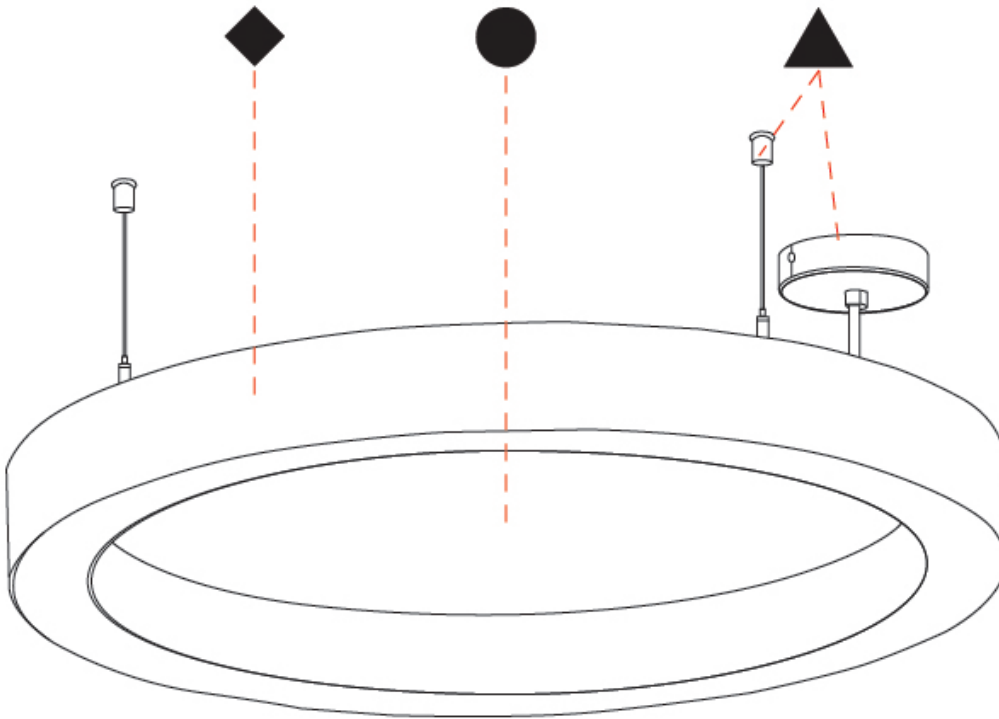

GLORIOUS SLIM ACOUSTIC SUSPENSION

A300380-

PROJECT _____

TYPE _____

SPECIFIER _____

QUANTITY _____

DATE _____

A