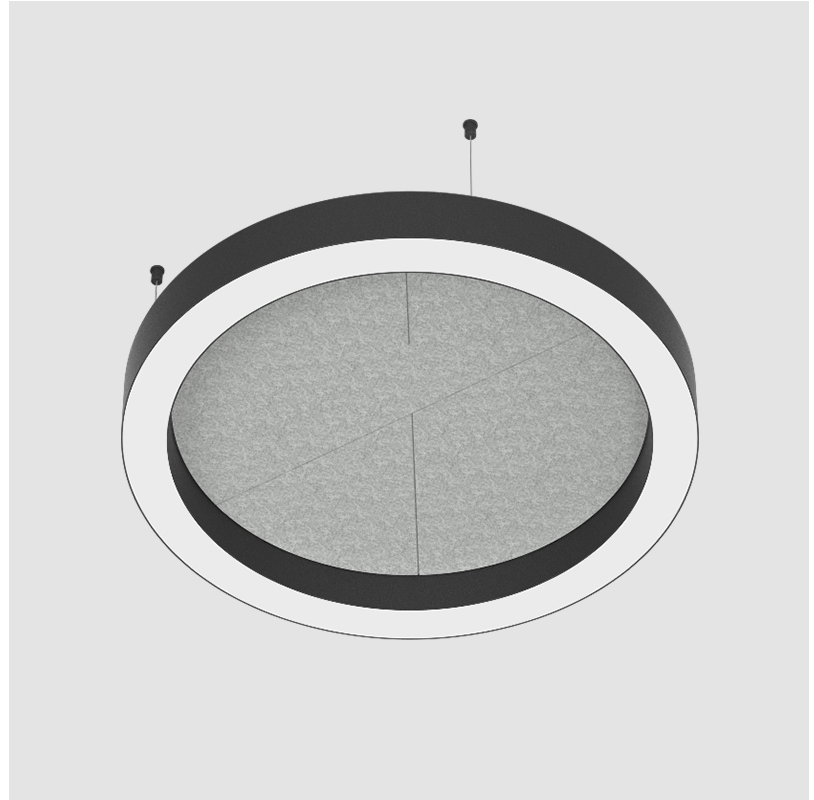

GENERAL

Series: Glorious Slim Acoustic
Brand: Prolight
Division: Architectural
Mounting Type: Suspension
Mounting Location: Ceiling
Subcategory: Acoustic

PHYSICAL

Shape: Round
Length (mm): 800
Length (in): 31 1/2
Width (mm): 90
Width (in): 3 9/16
Light Distribution: Direct / Indirect
Weight (kg): 9.026
Weight (lbs): 19.90

Diffuser: [PMMA - Opal / Micro-Prism](#)
Fixture Finish: [SSR / BKV / CWI / CRY / HAB / UFT / ITA / RUA / FTG / MYG / LOD / PUS / FRO / FUP / KIA / POP / BLS / SPG / MEY / GOH / GUM / CHC / COM / ABZ / JAG / OBR / MOS / ROR](#)
Accent Finish: [ANC / ASH / BNA / BTC / BZE / CEL / EGG / EVG / FOG / FOS / FST / FUA / IRI / IRO / KHA / LIC / LIM / MER / MSN / MUS / ONX / PEA / PLU / POL / PPY / RAY / ROY / RST / STE / SWD / TAN / TAU](#)

Fixture Material: Aluminum
Cable Details: [2 000mm / 78 3/4" or 6 000mm / 236 1/4" Transparent Cable](#)

ELECTRICAL

Lamp Type: LED (Zhaga Standard)
Input Wattage (W): 77
Total Output Wattage (W): 70
Dimming: [Non-Dimmable](#)
Driver Included: Yes
Driver Location: Integrated
Driver Type: Constant Current - Universal
Driver Class: Class 2
Input Voltage (V): 120 - 277

LED

Color Temperature (°K): [2700 / 3000 / 3500 / 4000](#)
Max. Delivered Lumen (lm): Max 9579
Nominal Lumen (lm): Max 12223
CRI: >90 CRI
Lamp Life (hrs): 50000

OPTICAL

RATINGS AND CERTIFICATIONS

Certified By: CSA Certified to UL and CSA Standards
IP rating: IP20