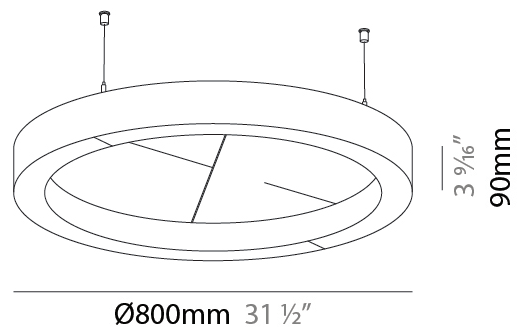

GENERAL

Series: Glorious Slim Acoustic
Brand: Prolight
Division: Architectural
Mounting Type: Suspension
Mounting Location: Ceiling
Subcategory: Acoustic

PHYSICAL

Shape: Round
Length (mm): 800
Length (in): 31 1/2
Width (mm): 90
Width (in): 3 9/16
Light Distribution: Direct / Indirect
Weight (kg): 9.026
Weight (lbs): 19.90

Diffuser: [PMMA - Opal / Micro-Prism](#)
Fixture Finish: [SSR / BKV / CWI / CRY / HAB / UFT / ITA / RUA / FTG / MYG / LOD / PUS / FRO / FUP / KIA / POP / BLS / SPG / MEY / GOH / GUM / CHC / COM / ABZ / JAG / OBR / MOS / ROR](#)
Accent Finish: [ANC / ASH / BNA / BTC / BZE / CEL / EGG / EVG / FOG / FOS / FST / FUA / IRI / IRO / KHA / LIC / LIM / MER / MSN / MUS / ONX / PEA / PLU / POL / PPY / RAY / ROY / RST / STE / SWD / TAN / TAU](#)

Fixture Material: Aluminum
Cable Details: [2 000mm / 78 3/4" or 6 000mm / 236 1/4" Transparent Cable](#)

ELECTRICAL

Lamp Type: LED (Zhaga Standard)
Input Wattage (W): 77
Total Output Wattage (W): 70
Dimming: [Non-Dimmable](#)
Driver Included: Yes
Driver Location: Integrated
Driver Type: Constant Current - Universal
Driver Class: Class 2
Input Voltage (V): 120 - 277

LED

Color Temperature (°K): [2700 / 3000 / 3500 / 4000](#)
Max. Delivered Lumen (lm): Max 9579
Nominal Lumen (lm): Max 12223
CRI: >90 CRI
Lamp Life (hrs): 50000

OPTICAL

RATINGS AND CERTIFICATIONS

Certified By: CSA Certified to UL and CSA Standards
IP rating: IP20