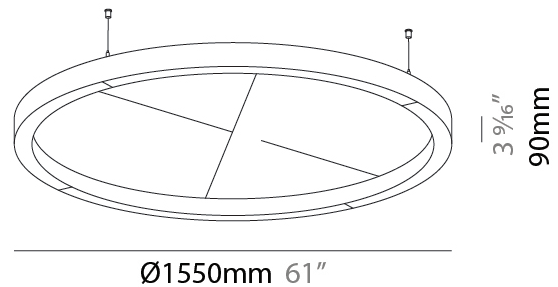

GENERAL

Series: Glorious Slim Acoustic
Brand: Prolicht
Division: Architectural
Mounting Type: Suspension
Mounting Location: Ceiling
Subcategory: Acoustic

PHYSICAL

Shape: Round
Length (mm): 1550
Length (in): 61
Width (mm): 90
Width (in): 3 9/16
Light Distribution: Direct / Indirect
Diffuser: PMMA - Opal / Micro-Prism
Fixture Finish: SSR / BKV / CWI / CRY / HAB / UFT / ITA / RUA / FTG / MYG / LOD / PUS / FRO / FUP / KIA / POP / BLS / SPG / MEY / GOH / GUM / CHC / COM / ABZ / JAG / OBR / MOS / ROR

Accent Finish: ANC / ASH / BNA / BTC / BZE / CEL / EGG / EVG / FOG / FOS / FST / FUA / IRI / IRO / KHA / LIC / LIM / MER / MSN / MUS / ONX / PEA / PLU / POL / PPY / RAY / ROY / RST / STE / SWD / TAN / TAU

Fixture Material: Aluminum
Cable Details: 2 000mm / 78 3/4" or 6 000mm / 236 1/4" Transparent Cable

ELECTRICAL

Lamp Type: LED (Zhaga Standard)
Input Wattage (W): 154
Total Output Wattage (W): 141.8
Dimming: Non-Dimmable
Driver Included: Yes
Driver Location: Integrated
Driver Type: Constant Current - Universal
Driver Class: Class 2
Input Voltage (V): 120 - 277

LED

Color Temperature (°K): 2700 / 3000 / 3500 / 4000
Max. Delivered Lumen (lm): Max 19158
Nominal Lumen (lm): Max 24446
CRI: >90 CRI
Lamp Life (hrs): 50000

OPTICAL

RATINGS AND CERTIFICATIONS

Certified By: CSA Certified to UL and CSA Standards
IP rating: IP20